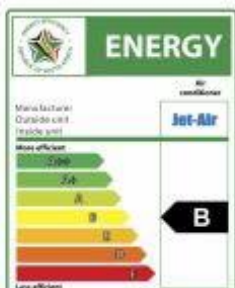

www.jet-air.co.za

Golden Fin

Quick Connector

Self-Cleaning

Quick Cooling/
Heating

Sleep Mode

Low Noise Airflow
System

Auto-Restart

Super Quiet design

Model			JASA-H09A4/LF	JASA-H12A4/LF	JASA-H18A4/LF	JASA-H24A4/LF	JASA-H32A4/LF
Rated	Cooling	W	2650	3500	5100	7034	9200
Capacity	Heating	W	2550	3550	5100	7922	9300
Rated Power	Cooling	W	880	1150	1660	2330	2700
Consumption	Heating	W	700	980	1550	2330	2430
Rated Running	Cooling	A	4.0	5.0	7.8	11	12.5
Current	Heating	A	3.3	4.5	7.2	11	11.2
Max. Input Power		W	1250	1600	1660	3200	3800
Max. Input Current		A	7	8.5	11.1	18	22
EER Cooling		W/W	3.01	3.04	3.07	3.02	2.70
COP Heating		W/W	3.64	3.62	3.29	3.40	3.05
Indoor unit weight (Net)		Kg	8	10	14	14	16
Outdoor unit weight (Net)		Kg	25	28	37	54	57
Net Dimension	Indoor	mm	800×300×198	850×300×198	970×315×235	1100×330×235	1100×330×235
(WxDxH)	Outdoor	mm	600×490×250	720×545×255	795×525×290	890×320×670	890×320×670
Packing Dimension	Indoor	mm	850×370×270	900×370×270	1025×385×305	1160×400×305	1160×400×305
(WxDxH)	Outdoor	mm	780×570×345	850×620×370	920×400×620	1020×770×430	1020×770×430
Noise level		dB(A)	42	42	46	49	49
Noise level		dB(A)	52	52	57	58	58
Applicable room area		CBM	14-17	18-22	26-36	35-47	50-68
Quantity(20/40/40H)		unit	121/243/294	99/198/240	81/161/195	60/120/145	60/120/145

Due to JetAir policy of constant improvement, specifications are subject to change without prior notice.

E&OE