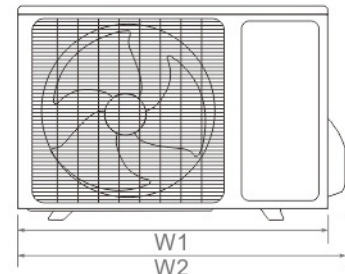

Indoor Dimension		
Model	WxHxD(mm)	Packing Dimension
JASA-H09A4/JA	792×292×201	880×370×290
JASA-H12A4/JA	792×292×201	965×370×290
JASA-H18A4/JA	940×316×224	1010×385×307
JASA-H24A4/JA	1132×330×232	1210×400×327
JASA-H32A4/JA	1132×330×232	1210×400×327

Outdoor Dimension			
Model	W1(W2)xHxD(mm)	Packing Dimension	AxB(mm)
JASA-H09A4/JA	660(710)×500×240	780×570×345	500×260
JASA-H12A4/JA	730(780)×545×285	850×620×370	540×280
JASA-H18A4/JA	825(880)×655×310	945×725×435	540×335
JASA-H24A4/JA	900(950)×700×350	1020×770×430	630×350
JASA-H32A4/JA	900(950)×700×350	1020×770×430	630×350