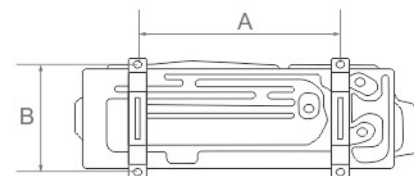

Outdoor Dimension			
Model	W1(W2)xHxD(mm)	Packing Dimension	AxB(mm)
JASA-H09A4/JA	660(710)×500×240	780×570×345	500×260
JASA-H12A4/JA	730(780)×545×285	850×620×370	540×280
JASA-H18A4/JA	825(880)×655×310	945×725×435	540×335
JASA-H24A4/JA	900(950)×700×350	1020×770×430	630×350
JASA-H32A4/JA	900(950)×700×350	1020×770×430	630×350

J-Smart

JA INVERTER

Technical Specifications

Model			JASA-H09A4/JAI	JASA-H12A4/JAI	JASA-H18A4/JAI	JASA-H24A4/JAI
Power Supply		V~,Hz,Ph	220~240,50,1	220~240,50,1	220~240,50,1	220~240,50,1
Capacity	Cooling	W	2500	3520	5250	6300
	Heating	W	2600	3450	5200	7000
Performance		EER/COP	3.05/3.06	3.05/3.29	3.02/3.25	3.07/3.50
Electric Data	Rated Cooling Power Input	W	820	1154	1738	2050
	Rated Heating Power Input	W	850	1050	1600	2000
	Rated Cooling Current	A	3.60	5.50	7.80	10.50
	Rated Heating Current	A	3.70	5.00	7.30	8.50
Indoor	Indoor Air Flow	m ³ /h	600	650	1000	1200
	Noise Level	dB(A)	41	42	48	48
	Outline Dimension (W×H×D)	mm	792×292×201	881×296×205	997×316×227	1132×330×232
	Package Dimension (W×H×D)	mm	880×370×290	965×370×282	1070×385×312	1210×400×327
	Weight Net/Gross	kg	8.0/10.0	9.5/12.0	13.5/17.0	14.5/18.0
Outdoor	Noise Level	dB(A)	50	51	56	58
	Outline Dimension (W×H×D)	mm	780×545×285	780×545×285	860×545×315	950×700×350
	Package Dimension (W×H×D)	mm	850×620×370	850×620×370	920×620×400	1020×770×430
	Weight Net/Gross	kg	25.0/29.0	28.0/33.0	35.0/39.0	48.0/53.0
Refrigerant Type		g	R410A/750	R410A/960	R410A/1300	R410A/1560
Refrigerant Pipe	Gas	inch	3/8"	3/8"	1/2"	5/8"
	Liquid	inch	1/4"	1/4"	1/4"	1/4"
	Max Length	m	20	20	20	25
	Max Height	m	10	10	10	15

Outdoor Dimension			
Model	W1(W2)xHxD(mm)	Packing Dimension	AxB(mm)
JASA-H09A4/JAI	730(780)×545×285	850×620×370	540x280
JASA-H12A4/JAI	730(780)×545×285	850×620×370	540x280
JASA-H18A4/JAI	800(860)×545×315	920×620×400	545x315
JASA-H24A4/JAI	900(950)×700×350	1020×770×430	630x350