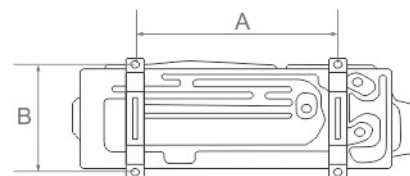

Durban	(031)577 0498
Nelspruit	(013)752 3258
Port Elizabeth	(041)364 0947
Botswana	(00267)262 2909

J-Smart

JA FIXED SPEED

Technical Specifications

Model			JASA-H09A4/JA	JASA-H12A4/JA	JASA-H18A4/JA	JASA-H24A4/JA	JASA-H32A4/JA
Power Supply		V~,Hz,Ph	220~240,50,1	220~240,50,1	220~240,50,1	220~240,50,1	220~240,50,1
Capacity	Cooling	W	2650	3200	5270	7030	8850
	Heating	W	2640	3100	5300	7400	8900
Performance		EER/COP	3.01/3.77	3.05/3.37	3.10/3.31	3.02/3.46	3.14/3.38
Electric Data	Rated Cooling Power Input	W	880	1050	1700	2330	2800
	Rated Heating Power Input	W	700	920	1600	2140	2630
	Rated Cooling Current	A	4.00	4.70	7.60	11.00	12.50
	Rated Heating Current	A	3.00	4.20	7.50	11.00	11.20
Indoor	Indoor Air Flow	m ³ /h	550	590	850	1200	1200
	Noise Level	dB(A)	42	44	46	49	49
	Outline Dimension (W×H×D)	mm	792×292×201	792×292×201	997×316×227	1132×330×232	1132×330×232
	Package Dimension (W×H×D)	mm	888×370×290	888×370×290	1067×385×312	1205×400×317	1205×400×317
	Weight Net/Gross	kg	8.5/12.0	8.5/12.0	12.0/16.0	14.0/18.0	14.0/18.0
Outdoor	Noise Level	dB(A)	52	53	58	58	58
	Outline Dimension (W×H×D)	mm	660×500×240	730×545×285	825×655×310	900×700×350	900×700×350
	Package Dimension (W×H×D)	mm	780×570×345	850×620×370	945×725×435	1020×770×430	1020×770×430
	Weight Net/Gross	kg	25.0/29.0	29.0/34.0	43.6/48.3	57.0/63.0	57.0/63.0
Refrigerant Type		g	R410A/610	R410A/880	R410A/1240	R410A/1650	R410A/2100
Refrigerant Pipe	Gas	inch	3/8"	1/2"	1/2"	5/8"	5/8"
	Liquid	inch	1/4"	1/4"	1/4"	1/4"	1/4"
	Max Length	m	20	20	20	25	25
	Max Height	m	10	10	10	15	15

Outdoor Dimension			
Model	W1(W2)xHxD(mm)	Packing Dimension	AxB(mm)
JASA-H09A4/JA	660(710)×500×240	780×570×345	500×260
JASA-H12A4/JA	730(780)×545×285	850×620×370	540×280
JASA-H18A4/JA	825(880)×655×310	945×725×435	540×335
JASA-H24A4/JA	900(950)×700×350	1020×770×430	630×350
JASA-H32A4/JA	900(950)×700×350	1020×770×430	630×350