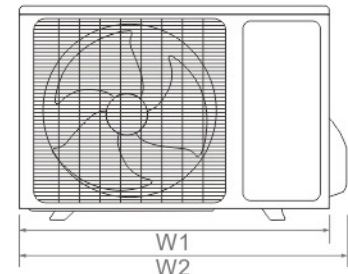

Outdoor Dimension			
Model	W1(W2)xHxD(mm)	Packing Dimension	AxB(mm)
JASA-H09A4/JA	660(710)×500×240	780×570×345	500×260
JASA-H12A4/JA	730(780)×545×285	850×620×370	540×280
JASA-H18A4/JA	825(880)×655×310	945×725×435	540×335
JASA-H24A4/JA	900(950)×700×350	1020×770×430	630×350
JASA-H32A4/JA	900(950)×700×350	1020×770×430	630×350

J-Smart

JA INVERTER

Technical Specifications

Model			JASA-H09A4/JAI	JASA-H12A4/JAI	JASA-H18A4/JAI	JASA-H24A4/JAI
Power Supply		V~,Hz,Ph	220~240,50,1	220~240,50,1	220~240,50,1	220~240,50,1
Capacity	Cooling	W	2500	3520	5250	6300
	Heating	W	2600	3450	5200	7000
Performance		EER/COP	3.05/3.06	3.05/3.29	3.02/3.25	3.07/3.50
Electric Data	Rated Cooling Power Input	W	820	1154	1738	2050
	Rated Heating Power Input	W	850	1050	1600	2000
	Rated Cooling Current	A	3.60	5.50	7.80	10.50
	Rated Heating Current	A	3.70	5.00	7.30	8.50
Indoor	Indoor Air Flow	m ³ /h	600	650	1000	1200
	Noise Level	dB(A)	41	42	48	48
	Outline Dimension (W×H×D)	mm	792×292×201	881×296×205	997×316×227	1132×330×232
	Package Dimension (W×H×D)	mm	880×370×290	965×370×282	1070×385×312	1210×400×327
	Weight Net/Gross	kg	8.0/10.0	9.5/12.0	13.5/17.0	14.5/18.0
Outdoor	Noise Level	dB(A)	50	51	56	58
	Outline Dimension (W×H×D)	mm	780×545×285	780×545×285	860×545×315	950×700×350
	Package Dimension (W×H×D)	mm	850×620×370	850×620×370	920×620×400	1020×770×430
	Weight Net/Gross	kg	25.0/29.0	28.0/33.0	35.0/39.0	48.0/53.0
Refrigerant Type		g	R410A/750	R410A/960	R410A/1300	R410A/1560
Refrigerant Pipe	Gas	inch	3/8"	3/8"	1/2"	5/8"
	Liquid	inch	1/4"	1/4"	1/4"	1/4"
	Max Length	m	20	20	20	25
	Max Height	m	10	10	10	15

Outdoor Dimension			
Model	W1(W2)xHxD(mm)	Packing Dimension	AxB(mm)
JASA-H09A4/JAI	730(780)×545×285	850×620×370	540x280
JASA-H12A4/JAI	730(780)×545×285	850×620×370	540x280
JASA-H18A4/JAI	800(860)×545×315	920×620×400	545x315
JASA-H24A4/JAI	900(950)×700×350	1020×770×430	630x350