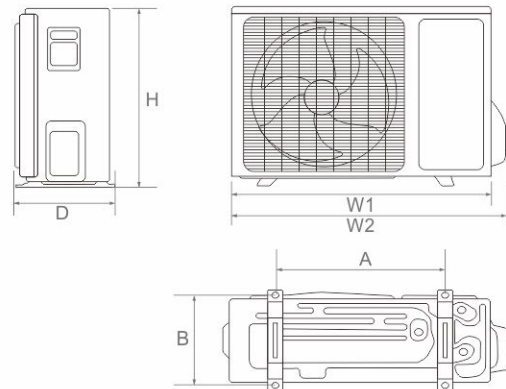

Technical Specifications

Model			JASA-H09A4/JDI	JASA-H12A4/JDI	JASA-H18A4/JDI	JASA-H24A4/JDI
Power Supply		V~,Hz,Ph	220~240,50,1	220~240,50,1	220~240,50,1	220~240,50,1
Capacity	Cooling	W	2500	3520	5250	6300
	Heating	W	2600	3450	5200	7000
Performance		EER/COP	3.05/3.06	3.05/3.29	3.02/3.25	3.07/3.50
Electric Data	Rated Cooling Power Input	W	820	1154	1738	2050
	Rated Heating Power Input	W	850	1050	1600	2000
	Rated Cooling Current	A	3.60	5.50	7.80	10.50
	Rated Heating Current	A	3.70	5.00	7.30	8.50
Indoor	Indoor Air Flow	m/h	600	650	1000	1200
	Noise Level	dB(A)	41	42	48	48
	Outline Dimension (Φ×D)	mm	792×292×201	881×296×205	997×316×227	1132×330×232
	Package Dimension (W×H×D)	mm	880×370×290	965×370×282	1070×385×312	1210×400×327
	Weight Net/Gross	kg	8.0/10.0	9.5/12.0	13.5/17.0	14.5/18.0
Outdoor	Noise Level	dB(A)	48	51	56	58
	Outline Dimension (W×H×D)	mm	780×545×285	780×545×285	860×545×315	950×700×350
	Package Dimension (W×H×D)	mm	850×620×370	850×620×370	920×620×400	1020×770×430
	Weight Net/Gross	kg	25.0/29.0	28.0/33.0	35.0/39.0	48.0/53.0
Refrigerant Pipe	Refrigerant Type	g	R410A/750	R410A/960	R410A/1300	R410A/1560
	Gas	inch	3/8"	3/8"	1/2"	5/8"
	Liquid	inch	1/4"	1/4"	1/4"	1/4"
	Max Length	m	20	20	20	25
	Max Height	m	10	10	10	15

Indoor Dimension		
Model	WxHxD(mm)	Packing Dimension
JASA-H09A4/JDI	792×292×201	880×370×290
JASA-H12A4/JDI	881×296×205	965×370×282
JASA-H18A4/JDI	997×316×227	1070×385×312
JASA-H24A4/JDI	1132×330×232	1210×400×327

Outdoor Dimension			
Model	W1(W2)xHxD(mm)	Packing Dimension	AxB(mm)
JASA-H09A4/JDI	730(780)×545×285	850×620×370	540x280
JASA-H12A4/JDI	730(780)×545×285	850×620×370	540x280
JASA-H18A4/JDI	800(860)×545×315	920×620×400	545x315
JASA-H24A4/JDI	900(950)×700×350	1020×770×430	630x350