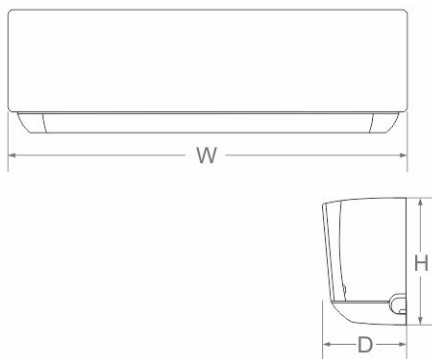

Technical Specifications

Model			JASA-H09A4/JDI	JASA-H12A4/JDI	JASA-H18A4/JDI	JASA-H24A4/JDI
Power Supply		V~,Hz,Ph	220~240,50,1	220~240,50,1	220~240,50,1	220~240,50,1
Capacity	Cooling	W	2500	3520	5250	6300
	Heating	W	2600	3450	5200	7000
Performance		EER/COP	3.05/3.06	3.05/3.29	3.02/3.25	3.07/3.50
Electric Data	Rated Cooling Power Input	W	820	1154	1738	2050
	Rated Heating Power Input	W	850	1050	1600	2000
	Rated Cooling Current	A	3.60	5.50	7.80	10.50
	Rated Heating Current	A	3.70	5.00	7.30	8.50
Indoor	Indoor Air Flow	m/h	600	650	1000	1200
	Noise Level	dB(A)	41	42	48	48
	Outline Dimension (Φ×D)	mm	792×292×201	881×296×205	997×316×227	1132×330×232
	Package Dimension (W×H×D)	mm	880×370×290	965×370×282	1070×385×312	1210×400×327
	Weight Net/Gross	kg	8.0/10.0	9.5/12.0	13.5/17.0	14.5/18.0
Outdoor	Noise Level	dB(A)	48	51	56	58
	Outline Dimension (W×H×D)	mm	780×545×285	780×545×285	860×545×315	950×700×350
	Package Dimension (W×H×D)	mm	850×620×370	850×620×370	920×620×400	1020×770×430
	Weight Net/Gross	kg	25.0/29.0	28.0/33.0	35.0/39.0	48.0/53.0
Refrigerant Pipe	Refrigerant Type	g	R410A/750	R410A/960	R410A/1300	R410A/1560
	Gas	inch	3/8"	3/8"	1/2"	5/8"
	Liquid	inch	1/4"	1/4"	1/4"	1/4"
	Max Length	m	20	20	20	25
	Max Height	m	10	10	10	15

Indoor Dimension		
Model	WxHxD(mm)	Packing Dimension
JASA-H09A4/JDI	792×292×201	880×370×290
JASA-H12A4/JDI	881×296×205	965×370×282
JASA-H18A4/JDI	997×316×227	1070×385×312
JASA-H24A4/JDI	1132×330×232	1210×400×327

Outdoor Dimension			
Model	W1(W2)xHxD(mm)	Packing Dimension	AxB(mm)
JASA-H09A4/JDI	730(780)×545×285	850×620×370	540x280
JASA-H12A4/JDI	730(780)×545×285	850×620×370	540x280
JASA-H18A4/JDI	800(860)×545×315	920×620×400	545x315
JASA-H24A4/JDI	900(950)×700×350	1020×770×430	630x350